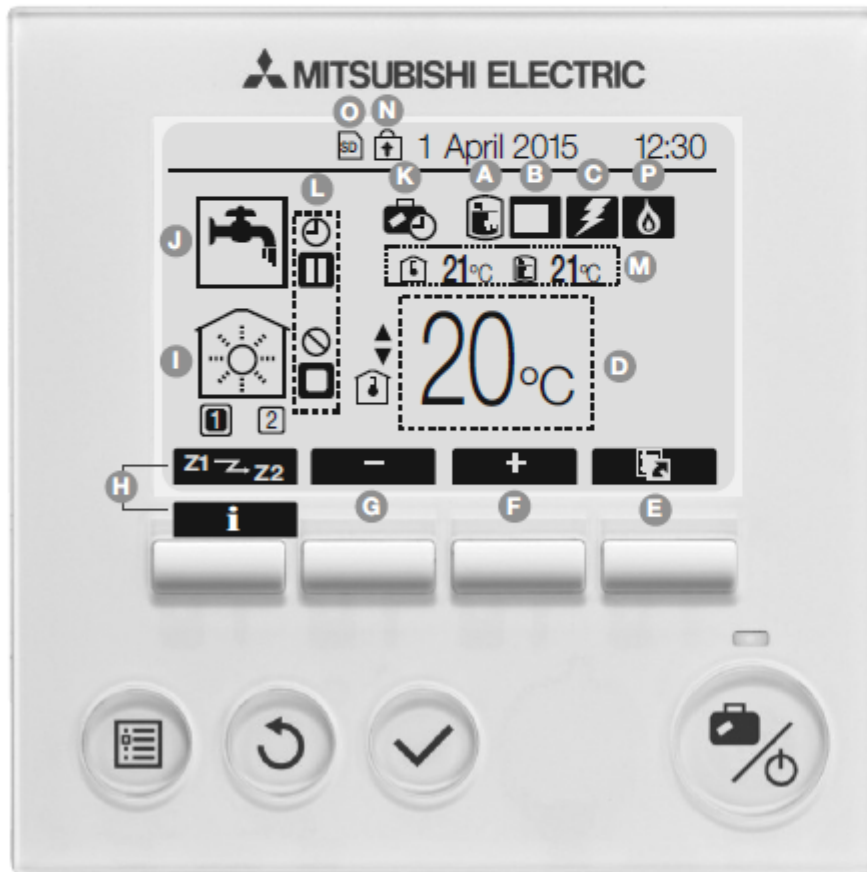

Heating

User Guide

FTC5 Main Controller

Making a
World of
Difference

FTC5 Main Controller

Button	Function
 Menu	Access to system settings for initial set up and modifications
 Back	Return to previous menu
 Confirm	Used to select or save (Enter key)
 Power / Holiday Mode	If system is switched off pressing once will turn system on. Pressing again when system is switched on will enable Holiday mode. Holding the button down for 3 secs will turn the system off
 Function keys	Used to scroll through menu and adjust settings. Function is determined by visible menu screen

Main Screen Icons		Description
A	Legionella Prevention	When this icon is displayed Legionella prevention mode is active
B	Heat Pump	 'Heat Pump' is running  Defrosting  Emergency heating
C	Electric Heater	When this icon is displayed the 'Electric Heaters' (booster or immersion heater) are in use
D	Target Temperature	 Target flow temperature (Fixed flow temperature)  Target room temperature (Room compensation)  Compensation curve (Weather compensation)
E	Option Screen	Pressing the function button below this icon displays the option screen, including energy monitoring
F	+	Increase desired temperature
G	-	Decrease desired temperature
H	Z1 ↔ Z2	Pressing the function button below this icon switches between Zone 1 and Zone 2
	Information	Pressing the function button below this icon displays the information screen
I	Space Heating Mode	 Heating mode  Zone 1 or Zone 2
J	DHW Mode	Normal or Eco mode domestic hot water
K	Holiday Mode	When this icon is displayed 'Holiday mode' is activated
L		Timer
		Prohibited
		Stand-by
		Stop
		Operating
M	Current Temperature	 Current room temperature  Current water temperature of DHW tank
N		The Menu button is locked
O		SD memory card is inserted. Normal operation
		SD memory card inserted. Abnormal operation
P	Boiler	When this icon is displayed, the boiler is in use